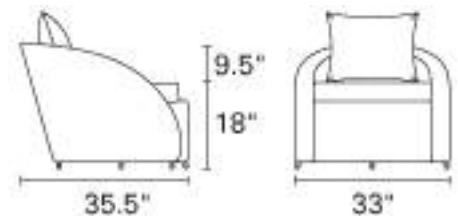

Kingsley-Bate, Ltd.
7200 Gateway Court,
Manassas, Virginia 20109 U.S.A.
Tel: 703-361-7000
Fax: 703-361-7001
Email: teak@kingsleybate.com